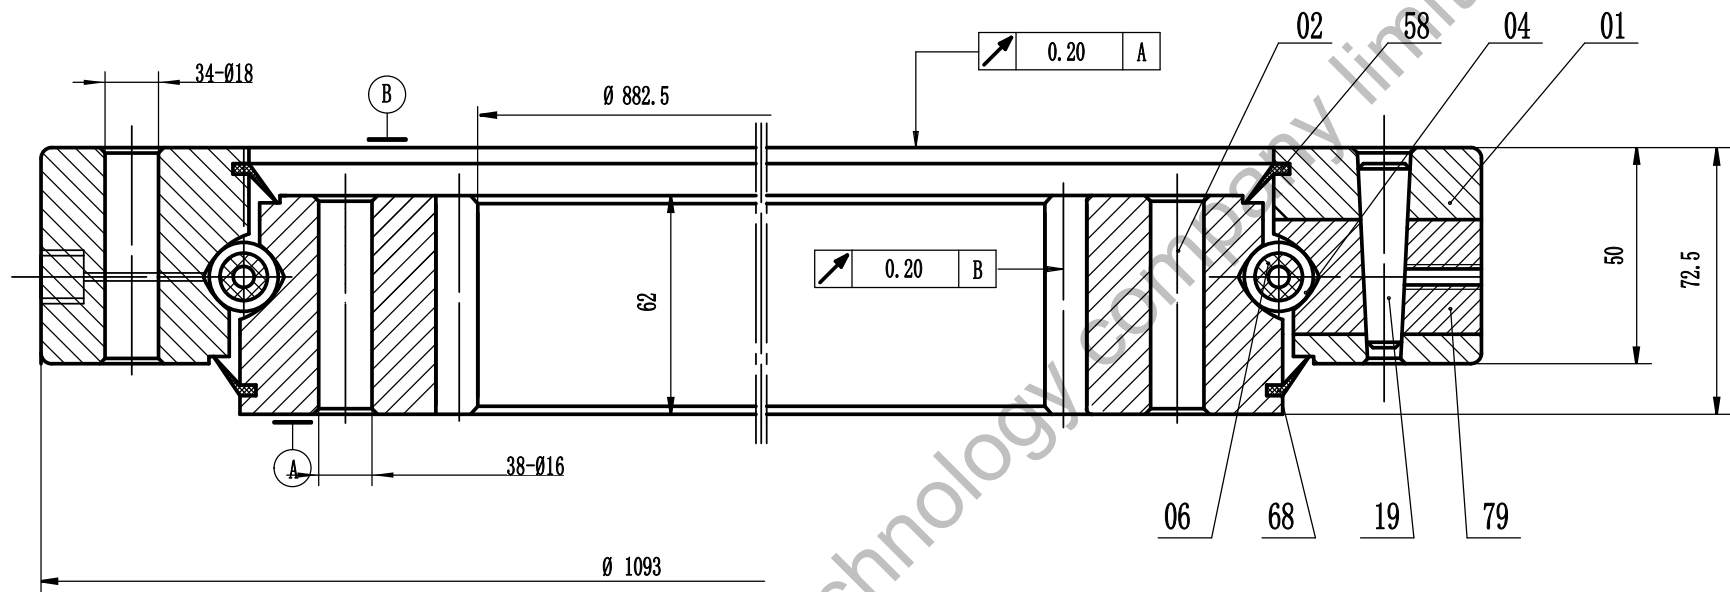

A-A

Remark:

1. Luoyang JCB Bearing Technology Co., Ltd is a technical Inc, specialize in designing and manufacturing slewing ring bearing, we can design and manufactur all kinds of slewing bearing according to client's requirement.

2. This drawing is reference for user, if you need formal drawing, please contact with us sales@jcb-bearing.com, the official drawing will be submitted after order confirmation.

Contact information

Company Address : No.3 Lianmeng road, Luoyang, Henan, China.

Postal code : 471003

Phone : 86-379-68611678 Fax : 86-379-68611679

E-mail: sales@jcb-bearing.com

Reserved E-mail: sales@slewing-ring-bearings.com

Website: www.jcb-bearing.com

www.slewing-ring-bearings.com

www.slewing-bearings.net

Four-point contact ball Slewing Ring Bearing	312C CBT1-UP	
		Weight(kg)
	Luoyang JCB Bearing Technology Co., Ltd